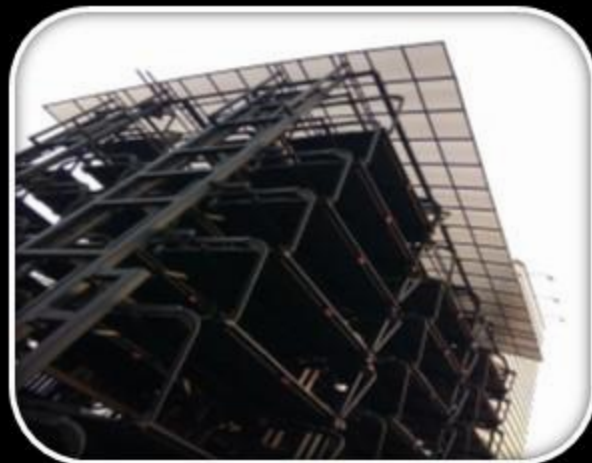

MOUNT ROOFING

A Complete Exterior & Interior Solution

Polycarbonate Roofs

Reach Us:

E-mail: mountroofing@yahoo.com

Mobile: 9840860010 / 9840127399

Website: www.mountroofing.com