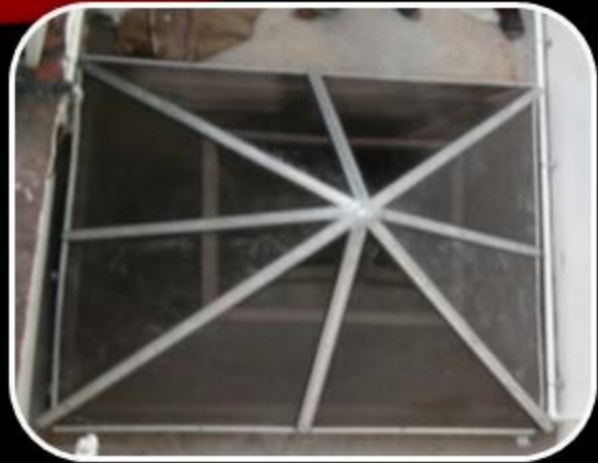

MOUNT ROOFING

A Complete Exterior & Interior Solution

Pyramids

Reach Us:

E-mail: mountroofing@yahoo.com

Mobile: 9840860010 / 9840127399

Website: www.mountroofing.com